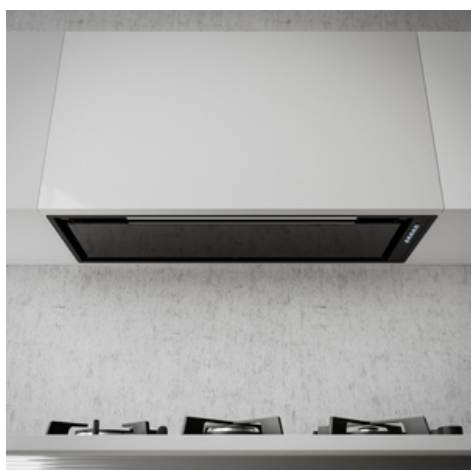

SM927

SIZE	FINISH	EXCL VAT	INC VAT
520MM	BLACK	£595.00	£714.00
850MM	BLACK	£638.00	£756.60
520MM	WHITE	£595.00	£714.00
850MM	WHITE	£638.00	£756.60